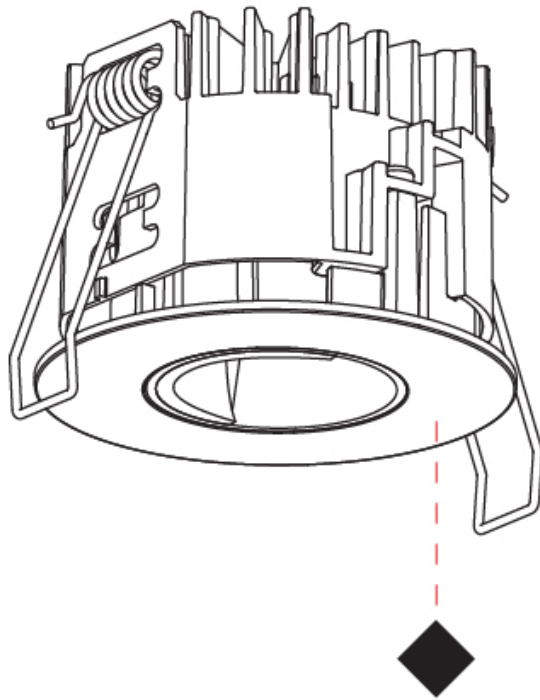

OIKO PRO WALLWASH RECESSED

A35865-

PROJECT

TYPE

SPECIFIER

QUANTITY

DATE